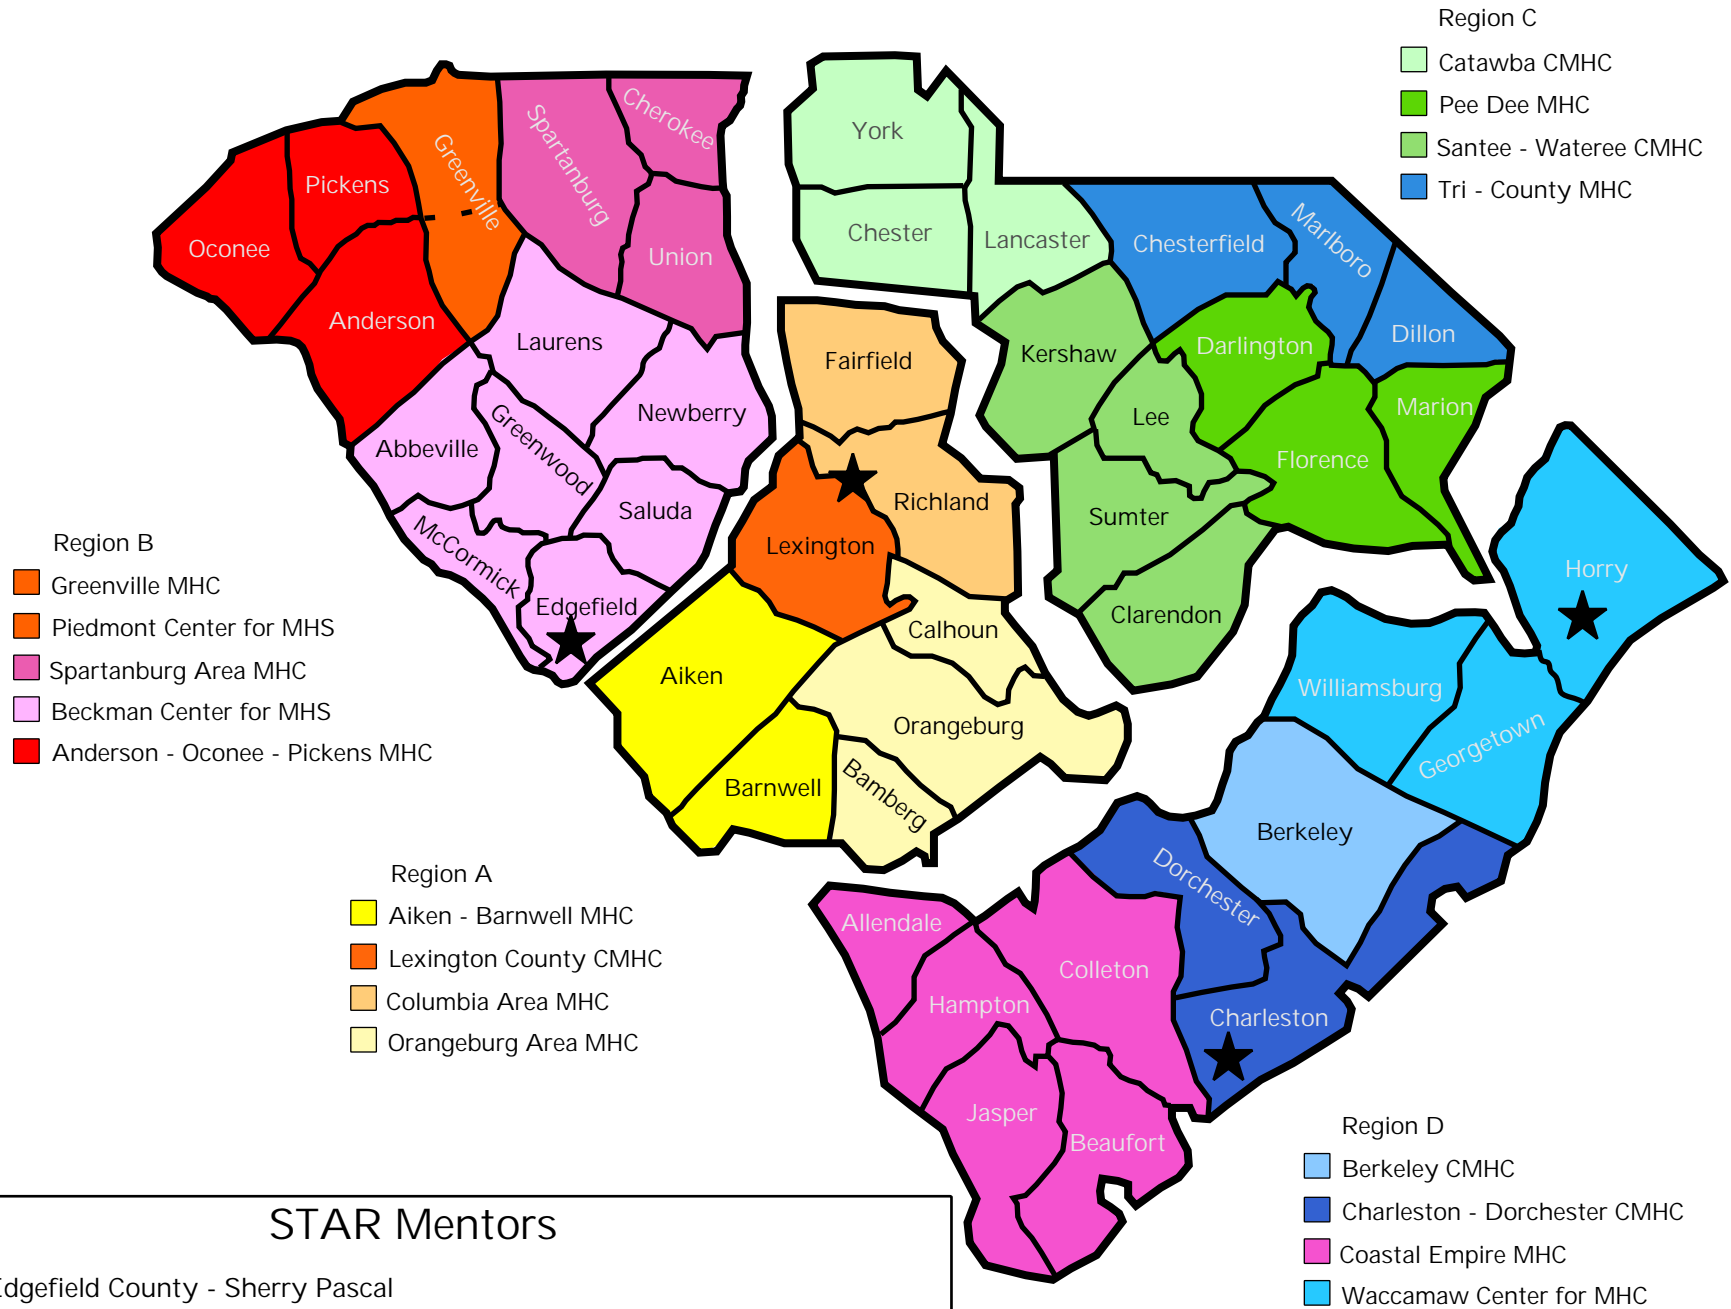

# South Carolina Statewide County Map

**STAR Mentors**

- ★ Edgefield County - Sherry Pascal
- ★ Charleston County - Beth Bishop
- ★ Horry County - Clay Sperry / Charles Lambert
- ★ Richland - Lexington County - Carmen Harris / Patsy Moon / Gregg Townley